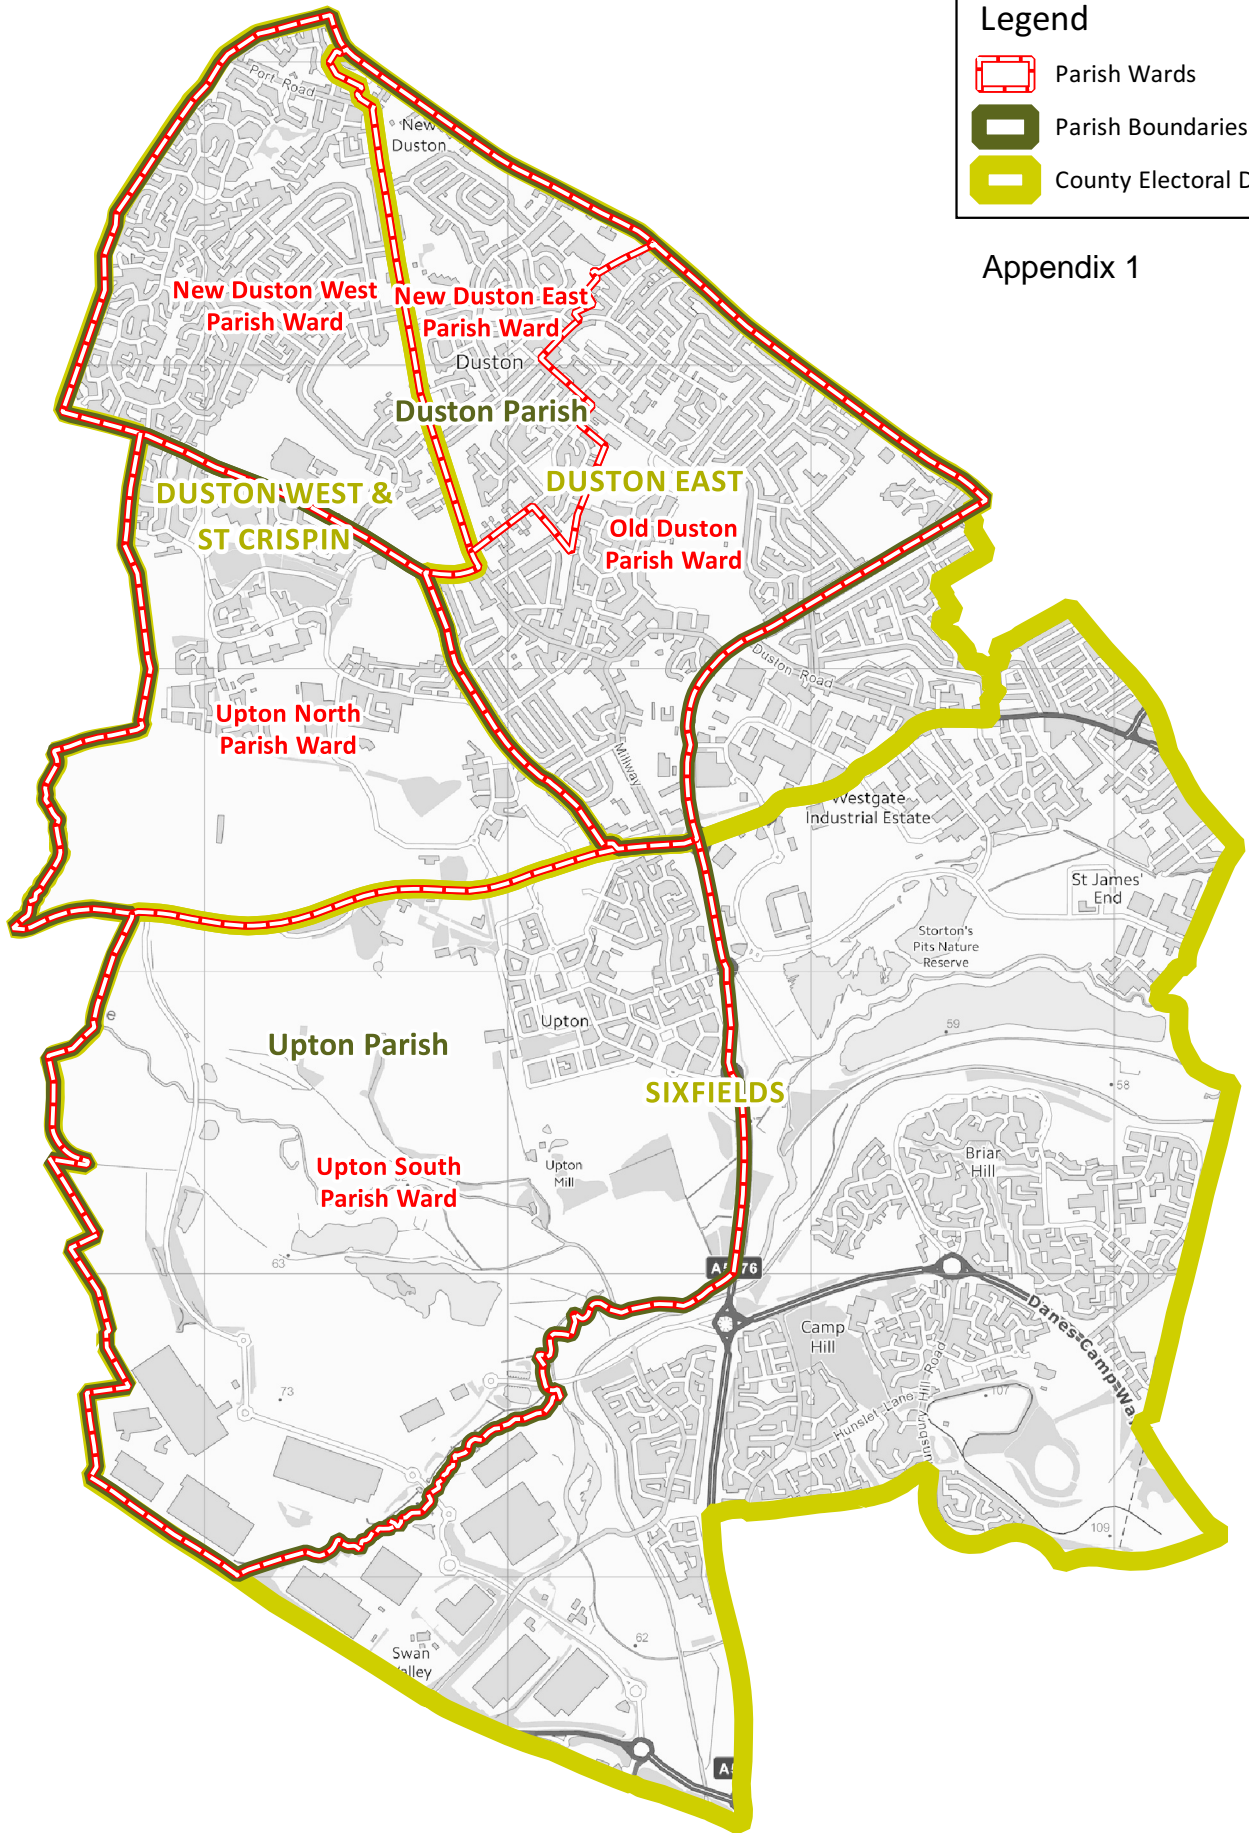

Legend

-  Parish Wards
-  Parish Boundaries
-  County Electoral Divisions

Appendix 1

NORTHAMPTON
BOROUGH COUNCIL

Title: Western Northampton

© Crown Copyright 2014. Reproduced from Ordnance Survey data with the permission of the controller of Her Majesty's Stationery Office. Ordnance Survey is a registered trademark. Northampton Borough Council License Number 100019655.

Date: 02-12-2015

Scale: 1:25,000

Drawn by: -----